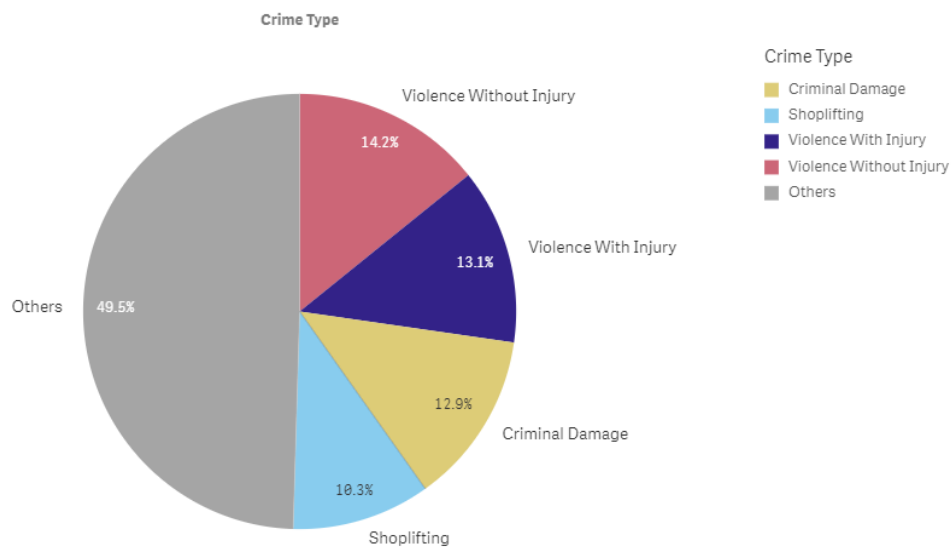

# CPT Area Briefing

Wiltshire North Community Policing Team

Proud to serve and protect our communities

September 2019

## PERFORMANCE

Your Area - Five Highest Crime Groups (Previous 12 months)

Force Area - Five Highest Crime Groups (Previous 12 months)

Wiltshire North CPT - crime and incident demand for the 12 months to August 2019

## Force-wide

- Wiltshire Police has had an increase in the volume of recorded crime by 1% in the 12 months to August 19 and continues to have one of the lowest crime rates in the country.
- Our service delivery remains consistently good.
- In August, we received 9,198 999 calls which we answered within 4 seconds on average and 13,576 CRIB calls which we answered within 1 minutes 24 seconds on average.
- In August, we also attended 1,823 emergency incidents within 10 minutes and 32 seconds on average.
- Wiltshire Police has seen a 22% reduction in vehicle crime and 20 per cent in burglary in the 12 months to August 2019. These are the most improved trends in the country.
- The Crime Survey of England & Wales recently ranked Wiltshire as one of the top forces (78.3%) nationally for public confidence. It covers the 12 months to March 2019.  
The publication can be found here: [WWW.CRIMESURVEY.CO.UK](http://WWW.CRIMESURVEY.CO.UK)