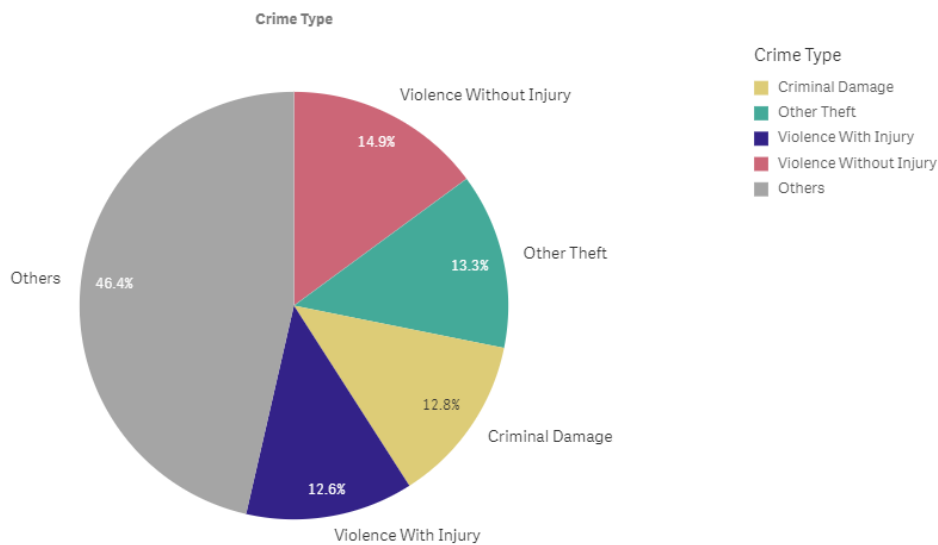

# CPT Area Briefing

Wiltshire North Community Policing Team

Proud to serve and protect our communities

September 2019

## PERFORMANCE

Your Area - Five Highest Crime Groups (Previous 12 months)

Force Area - Five Highest Crime Groups (Previous 12 months)

Wiltshire North CPT - crime and incident demand for the 12 months to August 2019

## Force-wide

- Wiltshire Police has had an increase in the volume of recorded crime by 1% in the 12 months to August 19 and continues to have one of the lowest crime rates in the country.
- Our service delivery remains consistently good.
- In August, we received 9,198 999 calls which we answered within 4 seconds on average and 13,576 CRIB calls which we answered within 1 minutes 24 seconds on average.
- In August, we also attended 1,823 emergency incidents within 10 minutes and 32 seconds on average.
- Wiltshire Police has seen a 22% reduction in vehicle crime and 20 per cent in burglary in the 12 months to August 2019. These are the most improved trends in the country.
- The Crime Survey of England & Wales recently ranked Wiltshire as one of the top forces (78.3%) nationally for public confidence. It covers the 12 months to March 2019.  
The publication can be found here: [WWW.CRIMESURVEY.CO.UK](http://WWW.CRIMESURVEY.CO.UK)