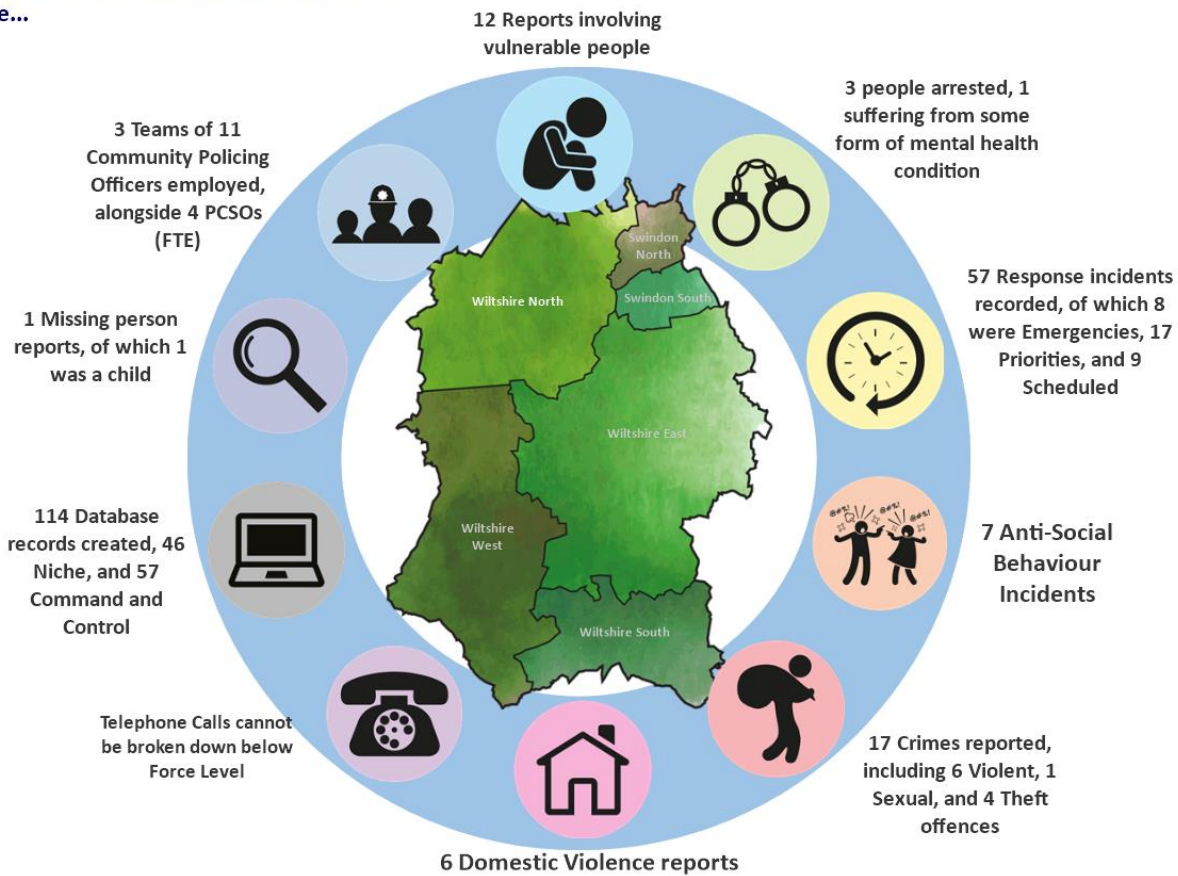

## Force-wide

- Wiltshire Police has had an increase in the volume of recorded crime by 1% in the 12 months to August 19 and continues to have one of the lowest crime rates in the country.
- Our service delivery remains consistently good.
- In August, we received 9,198 999 calls which we answered within 4 seconds on average and 13,576 CRIB calls which we answered within 1 minutes 24 seconds on average.
- In August, we also attended 1,823 emergency incidents within 10 minutes and 32 seconds on average.
- Wiltshire Police has seen a 22% reduction in vehicle crime and 20 per cent in burglary in the 12 months to August 2019. These are the most improved trends in the country.
- The Crime Survey of England & Wales recently ranked Wiltshire as one of the top forces (78.3%) nationally for public confidence. It covers the 12 months to March 2019.  
The publication can be found here: [WWW.CRIMESURVEY.CO.UK](http://WWW.CRIMESURVEY.CO.UK)

# CPT Area Briefing

Wiltshire North Community Policing Team

Proud to serve and protect our communities

September 2019

## Area specific

On an average day in Wiltshire North there were...

Wiltshire North CPT Demand Overview – 12 months to August 2019